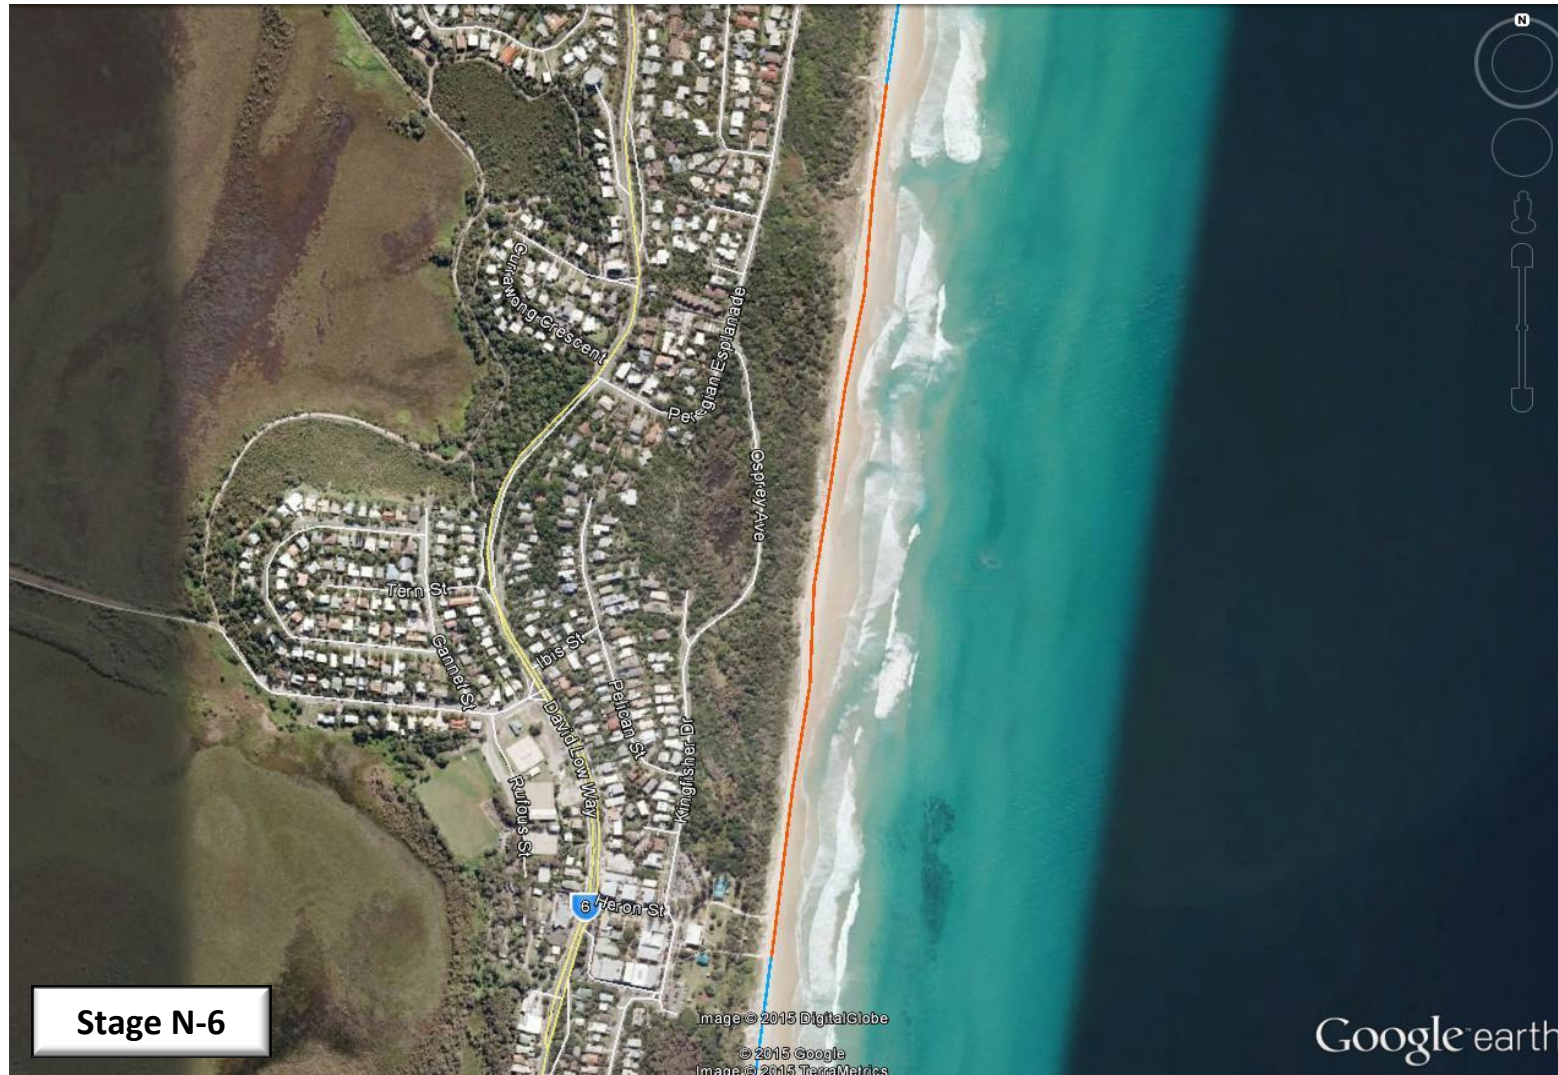

Sunshine Coast Climate Change Relay – 26 September 2015

Stage N-6

Participants are reminded to take their own water, sunburn cream and hat.

-  Creek Crossing
-  River Crossing by Canoe
-  On sidewalk
-  Dog off-leash area
-  Dog off-leash area for part of stage

Please check SC Council website for full details on dog access to the beach.

SUNSHINE COAST Environment Council

Start	Finish	Start time	Distance	Tide	Other
Beach access 51	Peregian SLSC	12:16 PM	1.29		

NB: All stages start and finish on the beach, i.e. where the beach access spills onto the beach.